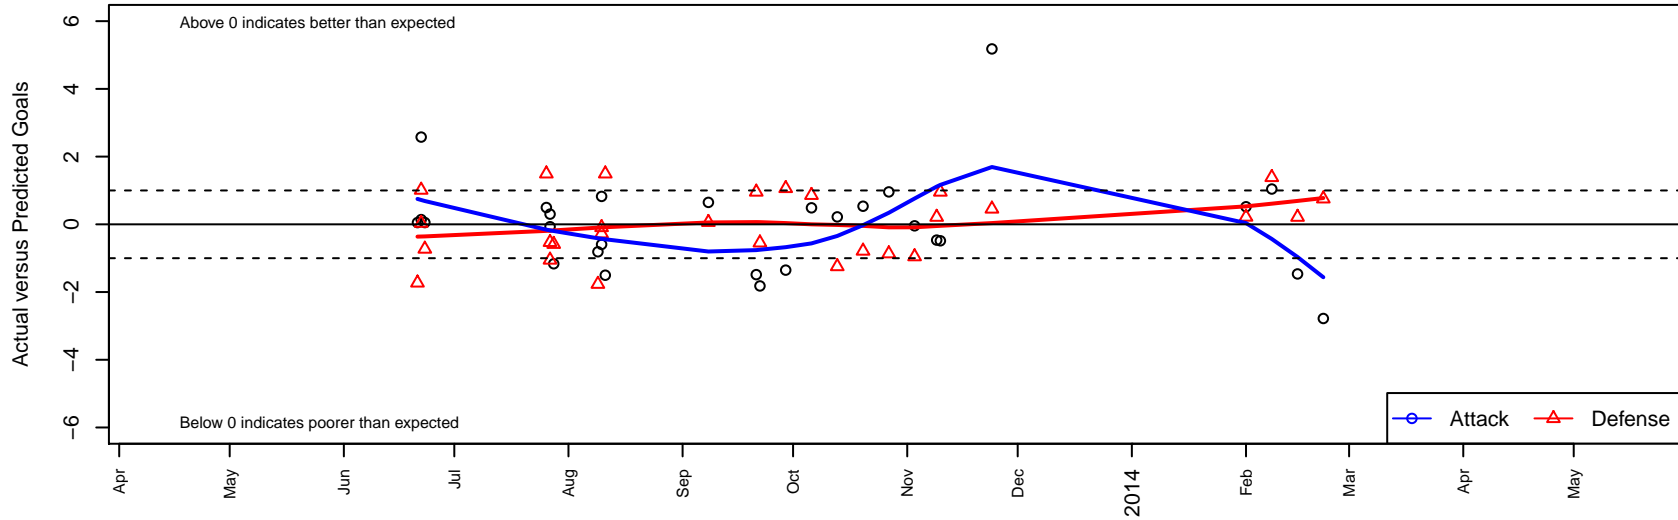

# NK Inferno B98

North Kitsap SC  
 Poulsbo, WA  
 B98 total strength=1240  
 attack=5.82 defense=3.64  
 fall league = PSPL Classic 1 U15  
 alt names used:  
 NK Inferno B98  
 NK Inferno  
 NK Inferno 98  
 Inferno 98  
 58 NKSC Inferno 98  
 NKFC INFERNO 98 ()

Venues played:  
 Baker Blast COPA U15  
 Crossfire Select Cup BU15 Silver  
 Mt Hood Challenge BU15 Silver  
 PSPL Classic 1 U15  
 WA Cup BU15-17 Boys U15 Silver U15

**NK Inferno B98**  
 Dots are actual minus expected GF (blue circles) and GA (red triangles).  
 Blue line is smoothed change in attack strength. Red is smoothed change in defense strength.